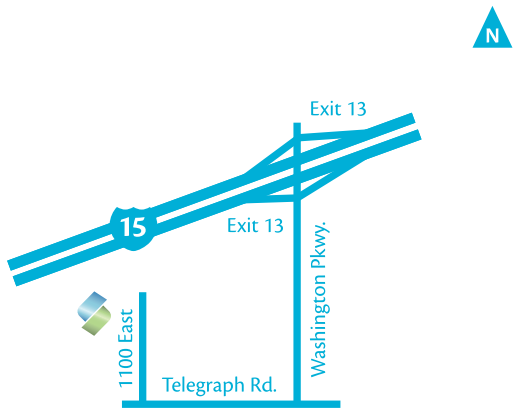

AlwaysAffordableHomes.com

BLUFFVIEW SINGLE FAMILY

1000 East Bluffview Dr.
Washington, UT 84780

PLEASE NOTE: Square footage and measurements noted are approximate. Prices and availability are subject to change without notice. Home Layout on lot is at Seller's discretion. This is not a recorded plat but is provided merely as a convenience to the prospective buyer for the purpose of locating a particular homesite. A recorded plat will be made available upon request. All information on this sheet is subject to change without notice.